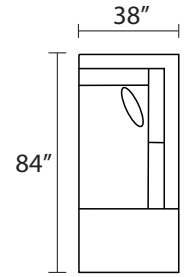

# S0143 Dexter

-30XXX Sofa

-20XXX Loveseat

-01XXX Arm Chair

-02XXX Ottoman

-26LFX LAF Condo Sofa

-26RFX RAF Condo Sofa

-35LFX LAF Sofa

-35RFX RAF Sofa

-28RFX RAF Armless Chaise

-28RFX RAF Armless Chaise

-85XXM Chairbed

-31XXM Queen Sleeper

-21XXM Full Sleeper

-23LFM LAF Full Sleeper

-23RFM RAF Full Sleeper

-33LFM LAF Queen Sleeper

-33RFM RAF Queen Sleeper

-33L / 28R

-28L / 26R