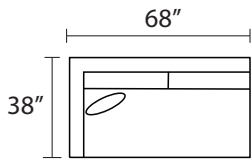

# S0143 Dexter

-30XXX Sofa

-20XXX Loveseat

-01XXX Arm Chair

-02XXX Ottoman

-26LFX LAF Condo Sofa

-26RFX RAF Condo Sofa

-35LFX LAF Sofa

-35RFX RAF Sofa

-28RFX RAF Armless Chaise

-28RFX RAF Armless Chaise

-85XXM Chairbed

-31XXM Queen Sleeper

-21XXM Full Sleeper

-23LFM LAF Full Sleeper

-23RFM RAF Full Sleeper

-33LFM LAF Queen Sleeper

-33RFM RAF Queen Sleeper

-33L / 28R

-28L / 26R