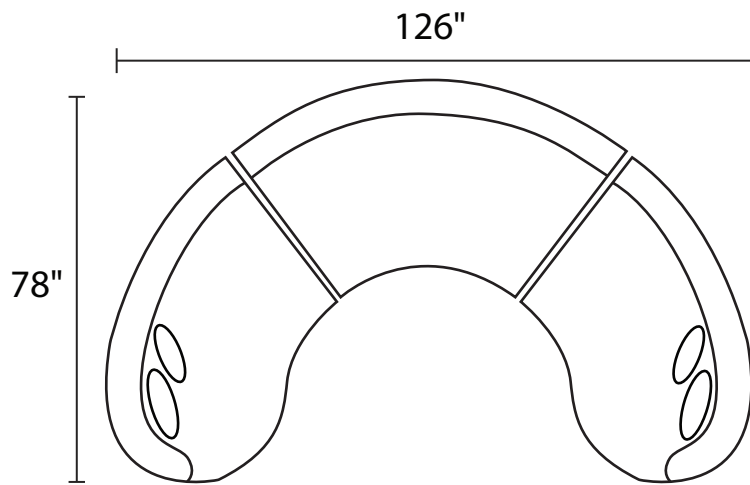

# S0147 CLEO

S014774LFX LAF CHAIR & 1/2

S014774RFX RAF CHAIR & 1/2

S014711XXX SEATING WEDGE

S014730XXX SOFA

-74L / -11 / -74R