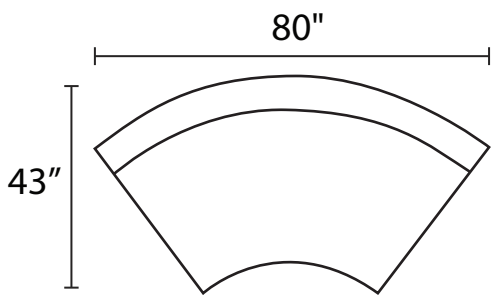

# S0147 CLEO

S014774LFX LAF CHAIR & 1/2

S014774RFX RAF CHAIR & 1/2

S014711XXX SEATING WEDGE

S014730XXX SOFA

-74L / -11 / -74R