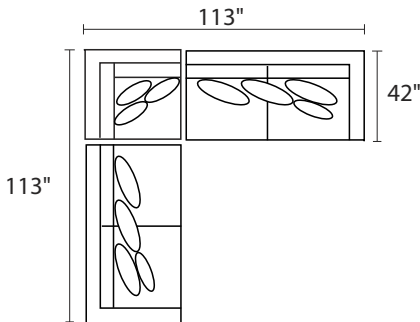

S033215XXX - CORNER UNIT

S033226LFX - LAF CONDO SOFA

S033226RFX - RAF CONDO SOFA

S033229XXX - CHAISE

S033282LFX - LAF CHAISE

S033282RFX - RAF CHAISE

-26L / -15 / -26R

-26L / -82R

-04L / -15 / -10 / -04R

-26L / -15 / -03 / -82R

-26L / -15 / -10 / -10 / -15 / -26R

* DIMENSIONS ARE APPROXIMATE