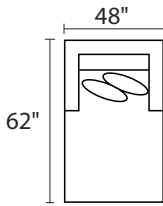

S0332 LOMBARDY

S033290AAX / S033290BBX - SOFA W/REV CHAISE

* Ships in TWO pieces

S033202XXX - OTTOMAN

S033204LFX - LAF CHAIR

S033204RFX - RAF CHAIR

S033210XXX - ARMLESS CHAIR

S033203XXX - ARMLESS CONDO SOFA

S033215XXX - CORNER UNIT

S033226LFX - LAF CONDO SOFA

S033226RFX - RAF CONDO SOFA

S033229XXX - CHAISE

S033282LFX - LAF CHAISE

S033282RFX - RAF CHAISE

-26L / -15 / -26R

-26L / -82R

-04L / -15 / -10 / -04R

-26L / -15 / -03 / -82R

-26L / -15 / -10 / -10 / -15 / -26R

* DIMENSIONS ARE APPROXIMATE