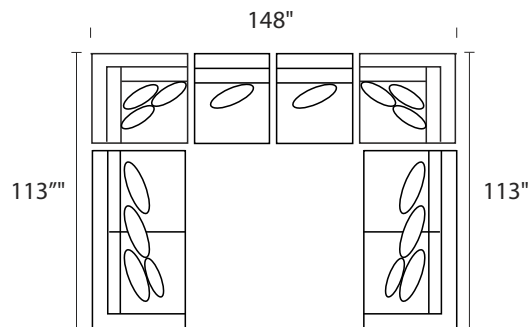

S033215XXX - CORNER UNIT

S033226LFX - LAF CONDO SOFA

S033226RFX - RAF CONDO SOFA

S033229XXX - CHAISE

S033282LFX - LAF CHAISE

S033282RFX - RAF CHAISE

-26L / -15 / -26R

-26L / -82R

-04L / -15 / -10 / -04R

-26L / -15 / -03 / -82R

-26L / -15 / -10 / -10 / -15 / -26R

* DIMENSIONS ARE APPROXIMATE