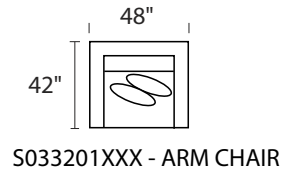

S0332 LOMBARDY

S033290AAX / S033290BBX - SOFA W/REV CHAISE

* Ships in TWO pieces

S033202XXX - OTTOMAN

S033204LFX - LAF CHAIR

S033204RFX - RAF CHAIR

S033210XXX - ARMLESS CHAIR

S033203XXX - ARMLESS CONDO SOFA

S033215XXX - CORNER UNIT

S033226LFX - LAF CONDO SOFA

S033226RFX - RAF CONDO SOFA

S033229XXX - CHAISE

S033282LFX - LAF CHAISE

S033282RFX - RAF CHAISE

-26L / -15 / -26R

-26L / -82R

-04L / -15 / -10 / -04R

-26L / -15 / -03 / -82R

-26L / -15 / -10 / -10 / -15 / -26R

* DIMENSIONS ARE APPROXIMATE