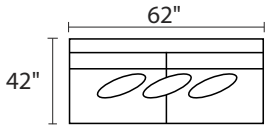

S0332 LOMBARDY

S033290AAX / S033290BBX - SOFA W/REV CHAISE

* Ships in TWO pieces

S033202XXX - OTTOMAN

S033204LFX - LAF CHAIR

S033204RFX - RAF CHAIR

S033210XXX - ARMLESS CHAIR

S033203XXX - ARMLESS CONDO SOFA

S033215XXX - CORNER UNIT

S033226LFX - LAF CONDO SOFA

S033226RFX - RAF CONDO SOFA

S033229XXX - CHAISE

S033282LFX - LAF CHAISE

S033282RFX - RAF CHAISE

-26L / -15 / -26R

-26L / -82R

-04L / -15 / -10 / -04R

-26L / -15 / -03 / -82R

-26L / -15 / -10 / -10 / -15 / -26R

* DIMENSIONS ARE APPROXIMATE