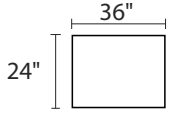

S0332 LOMBARDY

S033290AAX / S033290BBX - SOFA W/REV CHAISE

* Ships in TWO pieces

S033202XXX - OTTOMAN

S033204LFX - LAF CHAIR

S033204RFX - RAF CHAIR

S033210XXX - ARMLESS CHAIR

S033203XXX - ARMLESS CONDO SOFA

S033215XXX - CORNER UNIT

S033226LFX - LAF CONDO SOFA

S033226RFX - RAF CONDO SOFA

S033229XXX - CHAISE

S033282LFX - LAF CHAISE

S033282RFX - RAF CHAISE

-26L / -15 / -26R

-26L / -82R

-04L / -15 / -10 / -04R

-26L / -15 / -03 / -82R

-26L / -15 / -10 / -10 / -15 / -26R

* DIMENSIONS ARE APPROXIMATE