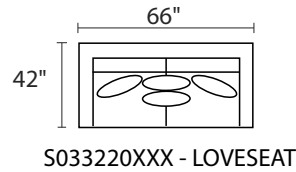

S0332 LOMBARDY

S033290AAX / S033290BBX - SOFA W/REV CHAISE

* Ships in TWO pieces

S033202XXX - OTTOMAN

S033204LFX - LAF CHAIR

S033204RFX - RAF CHAIR

S033210XXX - ARMLESS CHAIR

S033203XXX - ARMLESS CONDO SOFA

S033215XXX - CORNER UNIT

S033226LFX - LAF CONDO SOFA

S033226RFX - RAF CONDO SOFA

S033229XXX - CHAISE

S033282LFX - LAF CHAISE

S033282RFX - RAF CHAISE

-26L / -15 / -26R

-26L / -82R

-04L / -15 / -10 / -04R

-26L / -15 / -03 / -82R

-26L / -15 / -10 / -10 / -15 / -26R

* DIMENSIONS ARE APPROXIMATE