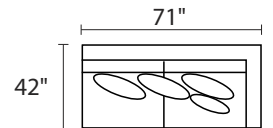

S0332 LOMBARDY

S033290AAX / S033290BBX - SOFA W/REV CHAISE

* Ships in TWO pieces

S033202XXX - OTTOMAN

S033204LFX - LAF CHAIR

S033204RFX - RAF CHAIR

S033210XXX - ARMLESS CHAIR

S033203XXX - ARMLESS CONDO SOFA

S033215XXX - CORNER UNIT

S033226LFX - LAF CONDO SOFA

S033226RFX - RAF CONDO SOFA

S033229XXX - CHAISE

S033282LFX - LAF CHAISE

S033282RFX - RAF CHAISE

-26L / -15 / -26R

-26L / -82R

-04L / -15 / -10 / -04R

-26L / -15 / -03 / -82R

-26L / -15 / -10 / -10 / -15 / -26R

* DIMENSIONS ARE APPROXIMATE