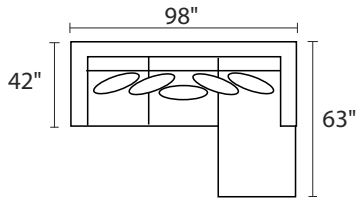

S0332 LOMBARDY

S033290AAX / S033290BBX - SOFA W/REV CHAISE

* Ships in TWO pieces

S033202XXX - OTTOMAN

S033204LFX - LAF CHAIR

S033204RFX - RAF CHAIR

S033210XXX - ARMLESS CHAIR

S033203XXX - ARMLESS CONDO SOFA

S033215XXX - CORNER UNIT

S033226LFX - LAF CONDO SOFA

S033226RFX - RAF CONDO SOFA

S033229XXX - CHAISE

S033282LFX - LAF CHAISE

S033282RFX - RAF CHAISE

-26L / -15 / -26R

-26L / -82R

-04L / -15 / -10 / -04R

-26L / -15 / -03 / -82R

-26L / -15 / -10 / -10 / -15 / -26R

* DIMENSIONS ARE APPROXIMATE