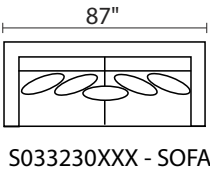

S0332 LOMBARDY

S033290AAX / S033290BBX - SOFA W/REV CHAISE

* Ships in TWO pieces

S033202XXX - OTTOMAN

S033204LFX - LAF CHAIR

S033204RFX - RAF CHAIR

S033210XXX - ARMLESS CHAIR

S033203XXX - ARMLESS CONDO SOFA

S033215XXX - CORNER UNIT

S033226LFX - LAF CONDO SOFA

S033226RFX - RAF CONDO SOFA

S033229XXX - CHAISE

S033282LFX - LAF CHAISE

S033282RFX - RAF CHAISE

-26L / -15 / -26R

-26L / -82R

-04L / -15 / -10 / -04R

-26L / -15 / -03 / -82R

-26L / -15 / -10 / -10 / -15 / -26R

* DIMENSIONS ARE APPROXIMATE