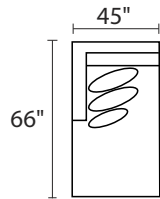

S033215XXX - CORNER UNIT

S033226LFX - LAF CONDO SOFA

S033226RFX - RAF CONDO SOFA

S033229XXX - CHAISE

S033282LFX - LAF CHAISE

S033282RFX - RAF CHAISE

-26L / -15 / -26R

-26L / -82R

-04L / -15 / -10 / -04R

-26L / -15 / -03 / -82R

-26L / -15 / -10 / -10 / -15 / -26R

* DIMENSIONS ARE APPROXIMATE