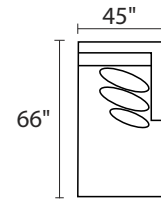

S033215XXX - CORNER UNIT

S033226LFX - LAF CONDO SOFA

S033226RFX - RAF CONDO SOFA

S033229XXX - CHAISE

S033282LFX - LAF CHAISE

S033282RFX - RAF CHAISE

-26L / -15 / -26R

-26L / -82R

-04L / -15 / -10 / -04R

-26L / -15 / -03 / -82R

-26L / -15 / -10 / -10 / -15 / -26R

* DIMENSIONS ARE APPROXIMATE