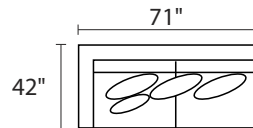

S0332 LOMBARDY

S033290AAX / S033290BBX - SOFA W/REV CHAISE

* Ships in TWO pieces

S033202XXX - OTTOMAN

S033204LFX - LAF CHAIR

S033204RFX - RAF CHAIR

S033210XXX - ARMLESS CHAIR

S033203XXX - ARMLESS CONDO SOFA

S033215XXX - CORNER UNIT

S033226LFX - LAF CONDO SOFA

S033226RFX - RAF CONDO SOFA

S033229XXX - CHAISE

S033282LFX - LAF CHAISE

S033282RFX - RAF CHAISE

-26L / -15 / -26R

-26L / -82R

-04L / -15 / -10 / -04R

-26L / -15 / -03 / -82R

-26L / -15 / -10 / -10 / -15 / -26R

* DIMENSIONS ARE APPROXIMATE