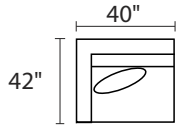

S0332 LOMBARDY

S033290AAX / S033290BBX - SOFA W/REV CHAISE

* Ships in TWO pieces

S033202XXX - OTTOMAN

S033204LFX - LAF CHAIR

S033204RFX - RAF CHAIR

S033210XXX - ARMLESS CHAIR

S033203XXX - ARMLESS CONDO SOFA

S033215XXX - CORNER UNIT

S033226LFX - LAF CONDO SOFA

S033226RFX - RAF CONDO SOFA

S033229XXX - CHAISE

S033282LFX - LAF CHAISE

S033282RFX - RAF CHAISE

-26L / -15 / -26R

-26L / -82R

-04L / -15 / -10 / -04R

-26L / -15 / -03 / -82R

-26L / -15 / -10 / -10 / -15 / -26R

* DIMENSIONS ARE APPROXIMATE