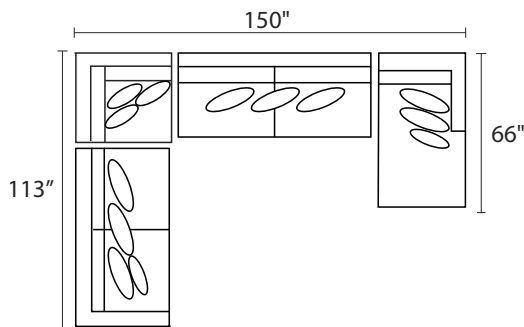

S033215XXX - CORNER UNIT

S033226LFX - LAF CONDO SOFA

S033226RFX - RAF CONDO SOFA

S033229XXX - CHAISE

S033282LFX - LAF CHAISE

S033282RFX - RAF CHAISE

-26L / -15 / -26R

-26L / -82R

-04L / -15 / -10 / -04R

-26L / -15 / -03 / -82R

-26L / -15 / -10 / -10 / -15 / -26R

* DIMENSIONS ARE APPROXIMATE