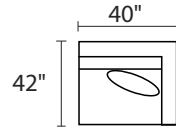

S0332 LOMBARDY

S033290AAX / S033290BBX - SOFA W/REV CHAISE

* Ships in TWO pieces

S033202XXX - OTTOMAN

S033204LFX - LAF CHAIR

S033204RFX - RAF CHAIR

S033210XXX - ARMLESS CHAIR

S033203XXX - ARMLESS CONDO SOFA

S033215XXX - CORNER UNIT

S033226LFX - LAF CONDO SOFA

S033226RFX - RAF CONDO SOFA

S033229XXX - CHAISE

S033282LFX - LAF CHAISE

S033282RFX - RAF CHAISE

-26L / -15 / -26R

-26L / -82R

-04L / -15 / -10 / -04R

-26L / -15 / -03 / -82R

-26L / -15 / -10 / -10 / -15 / -26R

* DIMENSIONS ARE APPROXIMATE