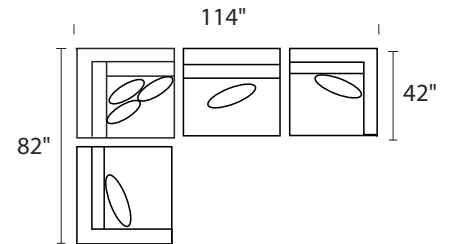

S033215XXX - CORNER UNIT

S033226LFX - LAF CONDO SOFA

S033226RFX - RAF CONDO SOFA

S033229XXX - CHAISE

S033282LFX - LAF CHAISE

S033282RFX - RAF CHAISE

-26L / -15 / -26R

-26L / -82R

-04L / -15 / -10 / -04R

-26L / -15 / -03 / -82R

-26L / -15 / -10 / -10 / -15 / -26R

* DIMENSIONS ARE APPROXIMATE