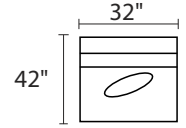

S0332 LOMBARDY

S033290AAX / S033290BBX - SOFA W/REV CHAISE

* Ships in TWO pieces

S033202XXX - OTTOMAN

S033204LFX - LAF CHAIR

S033204RFX - RAF CHAIR

S033210XXX - ARMLESS CHAIR

S033203XXX - ARMLESS CONDO SOFA

S033215XXX - CORNER UNIT

S033226LFX - LAF CONDO SOFA

S033226RFX - RAF CONDO SOFA

S033229XXX - CHAISE

S033282LFX - LAF CHAISE

S033282RFX - RAF CHAISE

-26L / -15 / -26R

-26L / -82R

-04L / -15 / -10 / -04R

-26L / -15 / -03 / -82R

-26L / -15 / -10 / -10 / -15 / -26R

* DIMENSIONS ARE APPROXIMATE