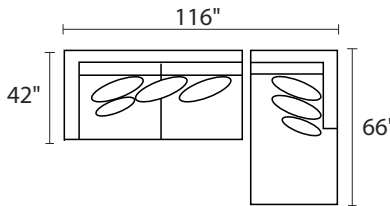

S033215XXX - CORNER UNIT

S033226LFX - LAF CONDO SOFA

S033226RFX - RAF CONDO SOFA

S033229XXX - CHAISE

S033282LFX - LAF CHAISE

S033282RFX - RAF CHAISE

-26L / -15 / -26R

-26L / -82R

-04L / -15 / -10 / -04R

-26L / -15 / -03 / -82R

-26L / -15 / -10 / -10 / -15 / -26R

* DIMENSIONS ARE APPROXIMATE