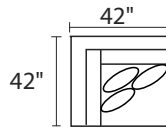

S0332 LOMBARDY

S033290AAX / S033290BBX - SOFA W/REV CHAISE

* Ships in TWO pieces

S033202XXX - OTTOMAN

S033204LFX - LAF CHAIR

S033204RFX - RAF CHAIR

S033210XXX - ARMLESS CHAIR

S033203XXX - ARMLESS CONDO SOFA

S033215XXX - CORNER UNIT

S033226LFX - LAF CONDO SOFA

S033226RFX - RAF CONDO SOFA

S033229XXX - CHAISE

S033282LFX - LAF CHAISE

S033282RFX - RAF CHAISE

-26L / -15 / -26R

-26L / -82R

-04L / -15 / -10 / -04R

-26L / -15 / -03 / -82R

-26L / -15 / -10 / -10 / -15 / -26R

* DIMENSIONS ARE APPROXIMATE