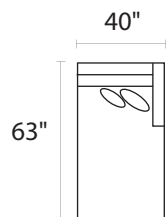

34782R - RAF CHAISE