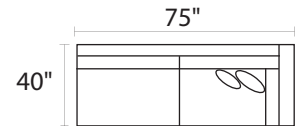

34735R - RAF SOFA

-82L / -35R

-35L / -82R

* DIMENSIONS ARE APPROXIMATE