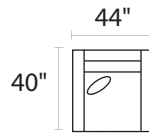

347 KELSEY

34770 - ESTATE SOFA

34760 - CONDO SOFA

34701 - ARM CHAIR

34702 - OTTOMAN

34782L - LAF CHAISE

34782R - RAF CHAISE

34735L - LAF SOFA

34735R - RAF SOFA

-82L / -35R

-35L / -82R

* DIMENSIONS ARE APPROXIMATE