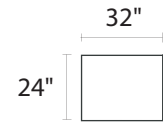

34702 - OTTOMAN