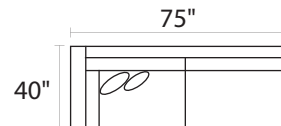

34735L - LAF SOFA